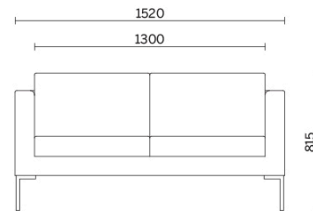

Projects

Saint Vincent's Hospital, Dublino, Ireland (2015)

Models

Canapé
armchair

Canapé 2
seater

Canapé 3
seater

Canapé GL 1
seater

Canapé GL 2
seater