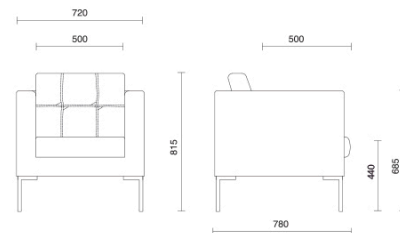

Projects

Saint Vincent's Hospital, Dublino, Ireland (2015)

Models

Canapé
armchair

Canapé 2
seater

Canapé 3
seater

Canapé GL 1
seater

Canapé GL 2
seater