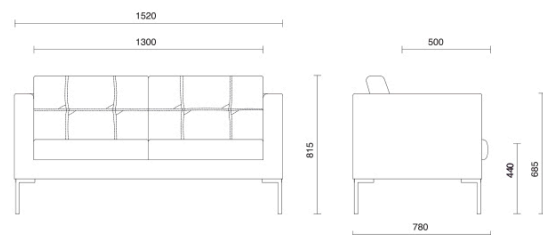

Projects

Saint Vincent's Hospital, Dublino, Ireland (2015)

Models

Canapé
armchair

Canapé 2
seater

Canapé 3
seater

Canapé GL 1
seater

Canapé GL 2
seater