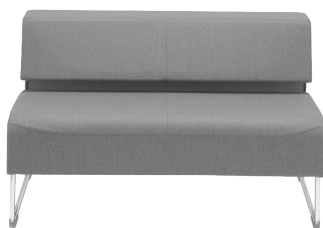

Path

Path, designed by Dorigo Design, is an innovative system of modular sofas, consisting of four modules, either straight, convex and concave, which can be teamed together in endless composition possibilities, to furnish any type of space with creativity and original freedom. The internal steel structure features springs and elastic belts for guaranteed comfort and durability. The upholstery is available in leather, eco-leather or fabric, in a host of different colours.

Projects

WBF, Milano, Italy (2013)

VimpelCom, Mosca, Russia (2011)

Bard College, New York, United States (2017)

Vilnius Bankas, Vilnius, Lithuania (2011)

Models

1 seater
modular unit

1 seater
modular unit -
convex

1 seater
modular unit -
concave

2 seater
modular unit
standard

Materials and colours

Upholstery

Leather S + Faux leather N
Available colours 13

Faux leather N
Available colours 13

Faux leather CX
Available colours 13