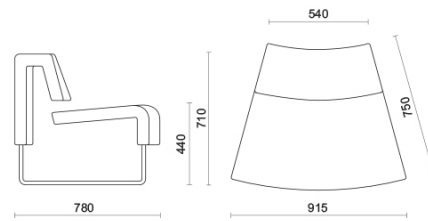

1 seater
modular unit -
concave

2 seater
modular unit
standard

Materials and colours

Upholstery

Leather S + Faux leather N
Available colours 13

Faux leather N
Available colours 13

Faux leather CX
Available colours 13