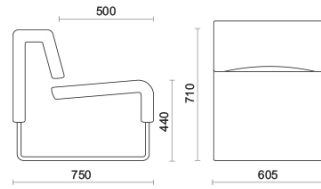

Models

1 seater
modular unit