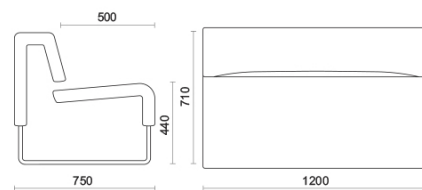

1 seater
modular unit -
concave

2 seater
modular unit
standard

Materials and colours

Upholstery

Leather S + Faux leather N
Available colours 13

Faux leather N
Available colours 13

Faux leather CX
Available colours 13