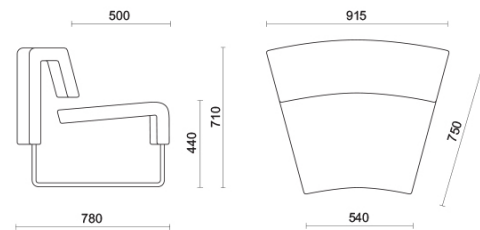

1 seater
modular unit -
concave

2 seater
modular unit
standard

Materials and colours

Upholstery

Leather S + Faux leather N
Available colours 13

Faux leather N
Available colours 13

Faux leather CX
Available colours 13